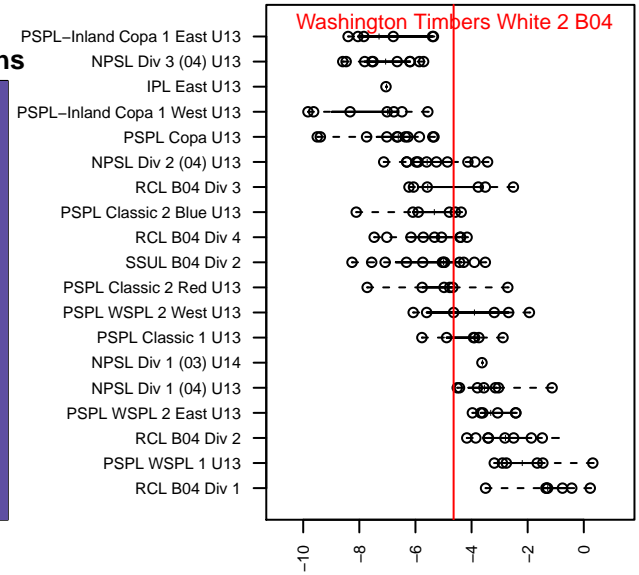

# Washington Timbers White 2 B04

Washington Timbers  
 Vancouver, WA  
 B04 total strength=826  
 attack=1.43 defense=0.84  
 fall league = PTT B04 Div 2 White  
 spr league = Spr OYS B04 Div 2 Green

alt names used:  
 WA Timbers 04B White 2  
 WTFC B04 White 2  
 WA Timbers 04B White 2  
 WA Timbers 04B White 2

Venues played:  
 2016 Beaverton Cup BU13 Silver  
 2016 PTT B04 Division 2 White  
 2016 OYS Presidents Cup B04  
 2016 Spr OYS B04 Division 2 Green

**Washington Timbers White 2 B04**  
 Dots are actual minus expected GF (blue circles) and GA (red triangles).  
 Blue line is smoothed change in attack strength. Red is smoothed change in defense strength.

**attack and defense variance (black dot)  
relative to other teams  
and top 10 in region**

**attack and defense rating  
relative to others at age  
and all opponents in last 13 months**

**Performance relative to 13 month average**