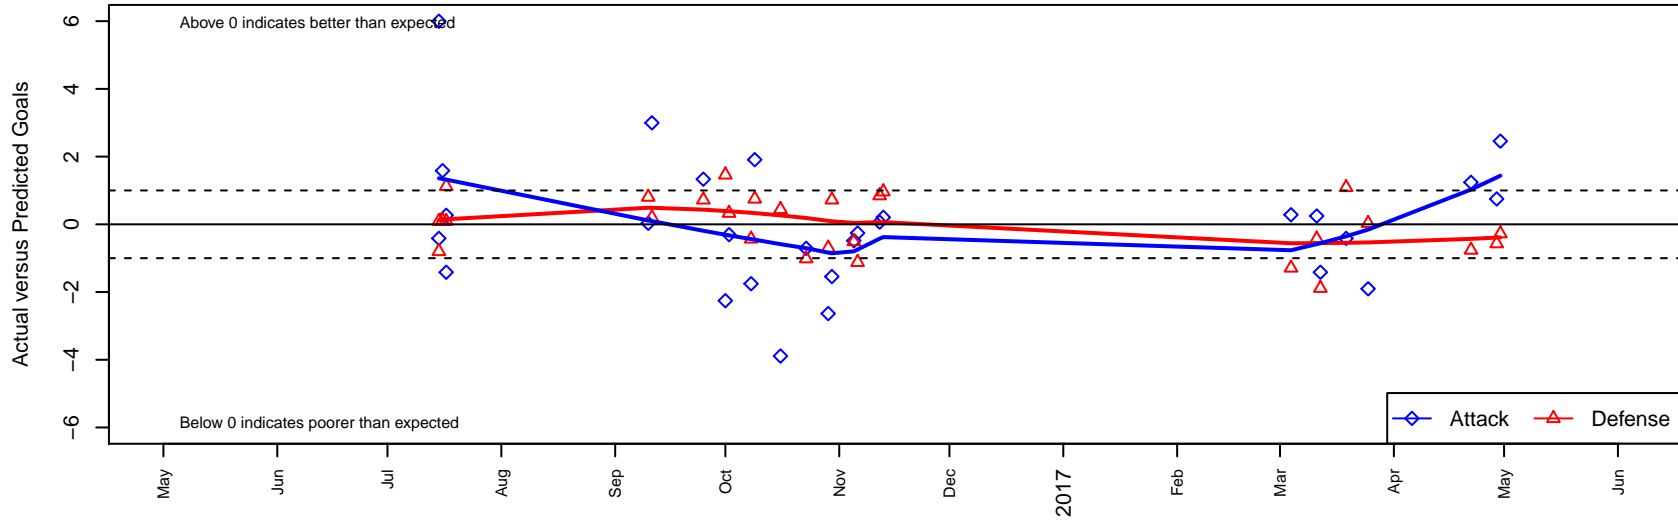

# Washington Timbers White 2 B04

Washington Timbers  
 Vancouver, WA  
 B04 total strength=826  
 attack=1.43 defense=0.84  
 fall league = PTT B04 Div 2 White  
 spr league = Spr OYS B04 Div 2 Green

alt names used:  
 WA Timbers 04B White 2  
 WTFC B04 White 2  
 WA Timbers 04B White 2  
 WA Timbers 04B White 2

Venues played:  
 2016 Beaverton Cup BU13 Silver  
 2016 PTT B04 Division 2 White  
 2016 OYS Presidents Cup B04  
 2016 Spr OYS B04 Division 2 Green

**Washington Timbers White 2 B04**  
 Dots are actual minus expected GF (blue circles) and GA (red triangles).  
 Blue line is smoothed change in attack strength. Red is smoothed change in defense strength.

**attack and defense variance (black dot)  
relative to other teams  
and top 10 in region**

**attack and defense rating  
relative to others at age  
and all opponents in last 13 months**

**Performance relative to 13 month average**