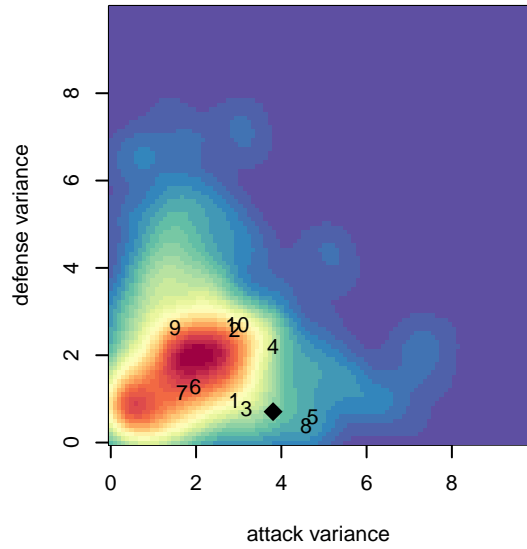

# Washington Timbers White 2 B04

Washington Timbers  
 Vancouver, WA  
 B04 total strength=826  
 attack=1.43 defense=0.84  
 fall league = PTT B04 Div 2 White  
 spr league = Spr OYS B04 Div 2 Green

alt names used:  
 WA Timbers 04B White 2  
 WTFC B04 White 2  
 WA Timbers 04B White 2  
 WA Timbers 04B White 2

Venues played:  
 2016 Beaverton Cup BU13 Silver  
 2016 PTT B04 Division 2 White  
 2016 OYS Presidents Cup B04  
 2016 Spr OYS B04 Division 2 Green

**Washington Timbers White 2 B04**  
 Dots are actual minus expected GF (blue circles) and GA (red triangles).  
 Blue line is smoothed change in attack strength. Red is smoothed change in defense strength.

**attack and defense variance (black dot)  
relative to other teams  
and top 10 in region**

**attack and defense rating  
relative to others at age  
and all opponents in last 13 months**

**Performance relative to 13 month average**