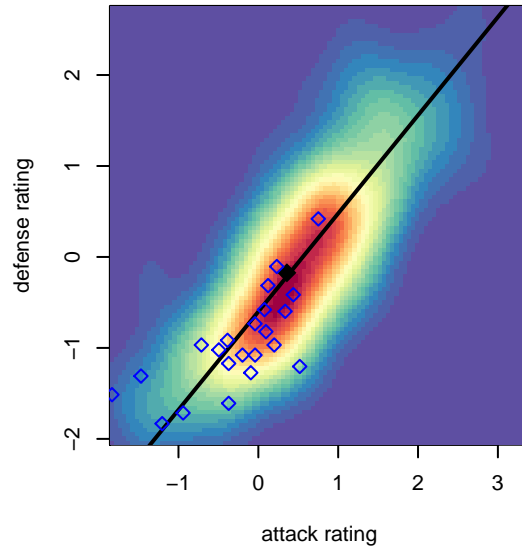

# Washington Timbers White 2 B04

Washington Timbers  
 Vancouver, WA  
 B04 total strength=826  
 attack=1.43 defense=0.84  
 fall league = PTT B04 Div 2 White  
 spr league = Spr OYS B04 Div 2 Green

alt names used:  
 WA Timbers 04B White 2  
 WTFC B04 White 2  
 WA Timbers 04B White 2  
 WA Timbers 04B White 2

Venues played:  
 2016 Beaverton Cup BU13 Silver  
 2016 PTT B04 Division 2 White  
 2016 OYS Presidents Cup B04  
 2016 Spr OYS B04 Division 2 Green

**Washington Timbers White 2 B04**  
 Dots are actual minus expected GF (blue circles) and GA (red triangles).  
 Blue line is smoothed change in attack strength. Red is smoothed change in defense strength.

**attack and defense variance (black dot)  
relative to other teams  
and top 10 in region**

**attack and defense rating  
relative to others at age  
and all opponents in last 13 months**

**Performance relative to 13 month average**